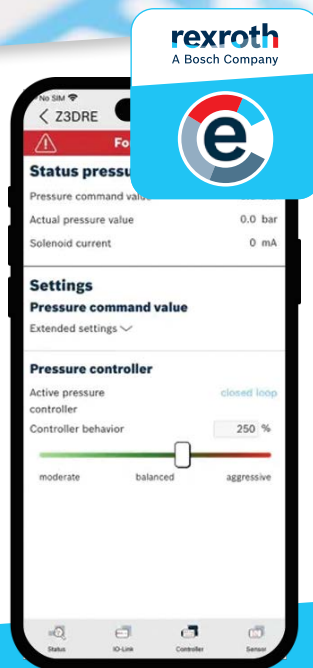

Connected Hydraulics, Simplified

US Launch of Bosch Rexroth Bluetooth Valves with Easy2Connect

Bosch Rexroth's Bluetooth-enabled hydraulic valves are now officially available, supported by the Easy2-Connect iOS app in the Apple App Store. The US launch makes digital commissioning and diagnostics accessible to American OEMs, distributors, and end users. The solution can be retrofitted to existing Bluetooth valves via a compact Bluetooth dongle with LED status and wireless communication for fast setup, secure connectivity, and streamlined field work. Android support is expected soon, in the Google Play Store.

TECHNOLOGIES AND APPLICATIONS

The OBED Bluetooth solution combines a smart dongle (order code R901505294, VT-ZBT-1-1X) with the Easy2Connect app to visualize valve configuration, adjust dynamics, and read error messages in real time on iPhone or iPad. Compatible families include 4WRAE6-3X, DBETA-7X, DBETE-7X, 3DREA6, Z3DREA6, DBEM-8X and others. Typical applications span commissioning and tuning of proportional and directional valves, rapid troubleshooting during start-up, on-site service and maintenance, and continuous improvement initiatives in production environments. The result is a practical bridge between hydraulic performance and intuitive, mobile-first control.

The easy2connect app is provided free of charge by Bosch Rexroth for all valves with OBED control electronics.

With Connected Hydraulics Bosch Rexroth combines the physical advantages of hydraulics with the user-friendliness and flexibility of the digital world.