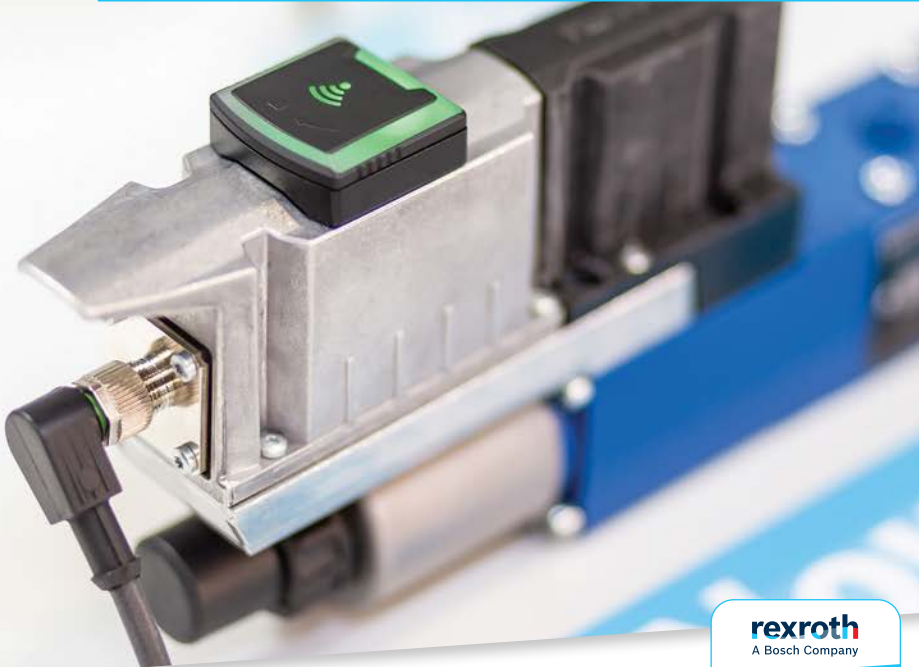

Connected Hydraulics, Simplified

US Launch of Bosch Rexroth Bluetooth Valves with Easy2Connect

Bosch Rexroth's Bluetooth-enabled hydraulic valves are now officially available, supported by the Easy2-Connect iOS app in the Apple App Store. The US launch makes digital commissioning and diagnostics accessible to American OEMs, distributors, and end users. The solution can be retrofitted to existing Bluetooth valves via a compact Bluetooth dongle with LED status and wireless communication for fast setup, secure connectivity, and streamlined field work. Android support is expected soon, in the Google Play Store.

TECHNOLOGIES AND APPLICATIONS

The OBED Bluetooth solution combines a smart dongle (order code R901505294, VT-ZBT-1-1X) with the Easy2Connect app to visualize valve configuration, adjust dynamics, and read error messages in real time on iPhone or iPad. Compatible families include 4WRAE6-3X, DBETA-7X, DBETE-7X, 3DREA6, Z3DREA6, DBEM-8X and others. Typical applications span commissioning and tuning of proportional and directional valves, rapid troubleshooting during start-up, on-site service and maintenance, and continuous improvement initiatives in production environments. The result is a practical bridge between hydraulic performance and intuitive, mobile-first control.

The easy2connect app is provided free of charge by Bosch Rexroth for all valves with OBED control electronics.

With Connected Hydraulics Bosch Rexroth combines the physical advantages of hydraulics with the user-friendliness and flexibility of the digital world.